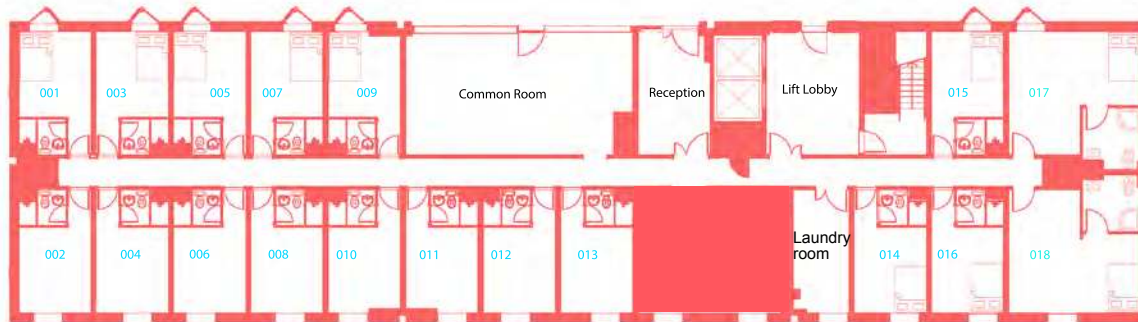

AXO SHERBOURNE STUDENT VILLAGE

Ground Floor

- = City Studio
- = Classic Studio
- = Premium Studio
- = Premium Studio Accessible
- = Superior Studio
- = Superior Deluxe Studio

@axostudent | axostudent.co.uk | 02033 071970

AXO SHERBOURNE STUDENT VILLAGE

First Floor

- = City Studio
- = Classic Studio
- = Premium Studio
- = Premium Studio Accessible
- = Superior Studio
- = Superior Deluxe Studio

@axostudent | axostudent.co.uk | 02033 071970