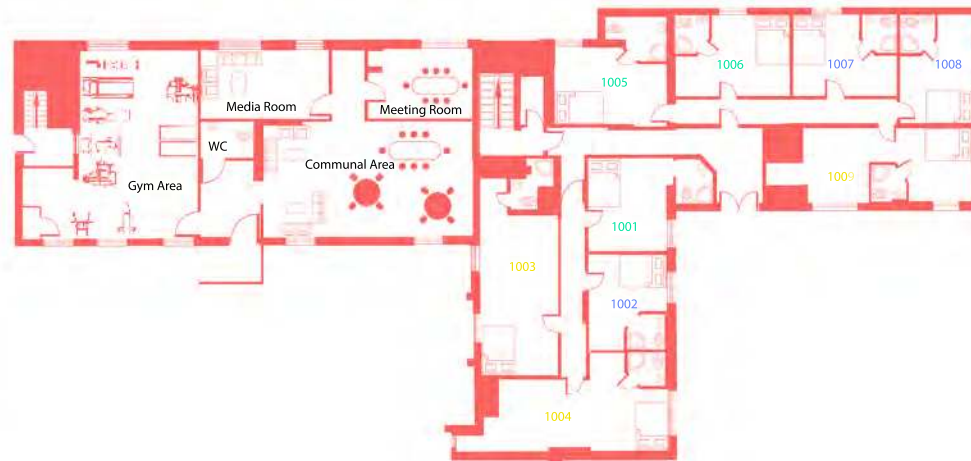

AXO SHERBOURNE STUDENT VILLAGE

Ground Floor

- = City Studio
- = Classic Studio
- = Premium Studio
- = Premium Studio Accessible
- = Superior Studio
- = Superior Deluxe Studio

@axostudent | axostudent.co.uk | 02033 071970

AXO SHERBOURNE STUDENT VILLAGE

First Floor

- = City Studio
- = Classic Studio
- = Premium Studio
- = Premium Studio Accessible
- = Superior Studio
- = Superior Deluxe Studio

@axostudent | axostudent.co.uk | 02033 071970