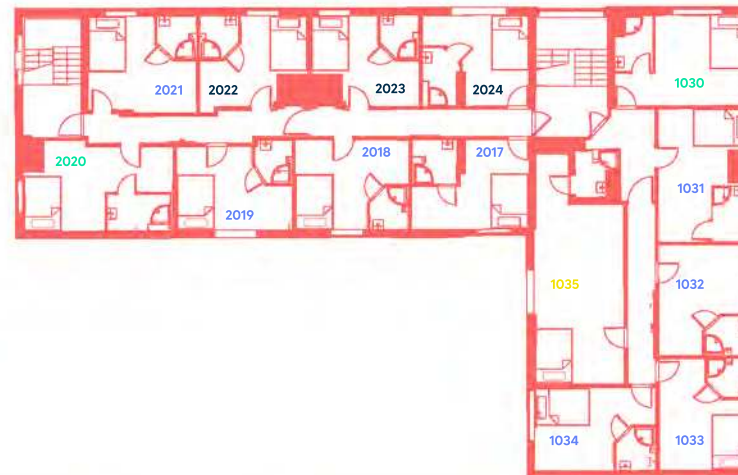

AXO SHERBOURNE STUDENT VILLAGE

Third Floor

- = City Studio
- = Classic Studio
- = Premium Studio
- = Premium Studio Accessible
- = Superior Studio
- = Superior Deluxe Studio

@axostudent | axostudent.co.uk | 02033 071970