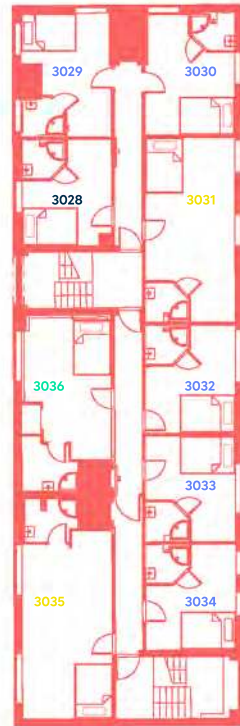

AXO SHERBOURNE STUDENT VILLAGE

Second Floor

- = City Studio
- = Classic Studio
- = Premium Studio
- = Premium Studio Accessible
- = Superior Studio
- = Superior Deluxe Studio

@axostudent | axostudent.co.uk | 02033 071970

AXO SHERBOURNE STUDENT VILLAGE

Third Floor

- = City Studio
- = Classic Studio
- = Premium Studio
- = Premium Studio Accessible
- = Superior Studio
- = Superior Deluxe Studio

@axostudent | axostudent.co.uk | 02033 071970