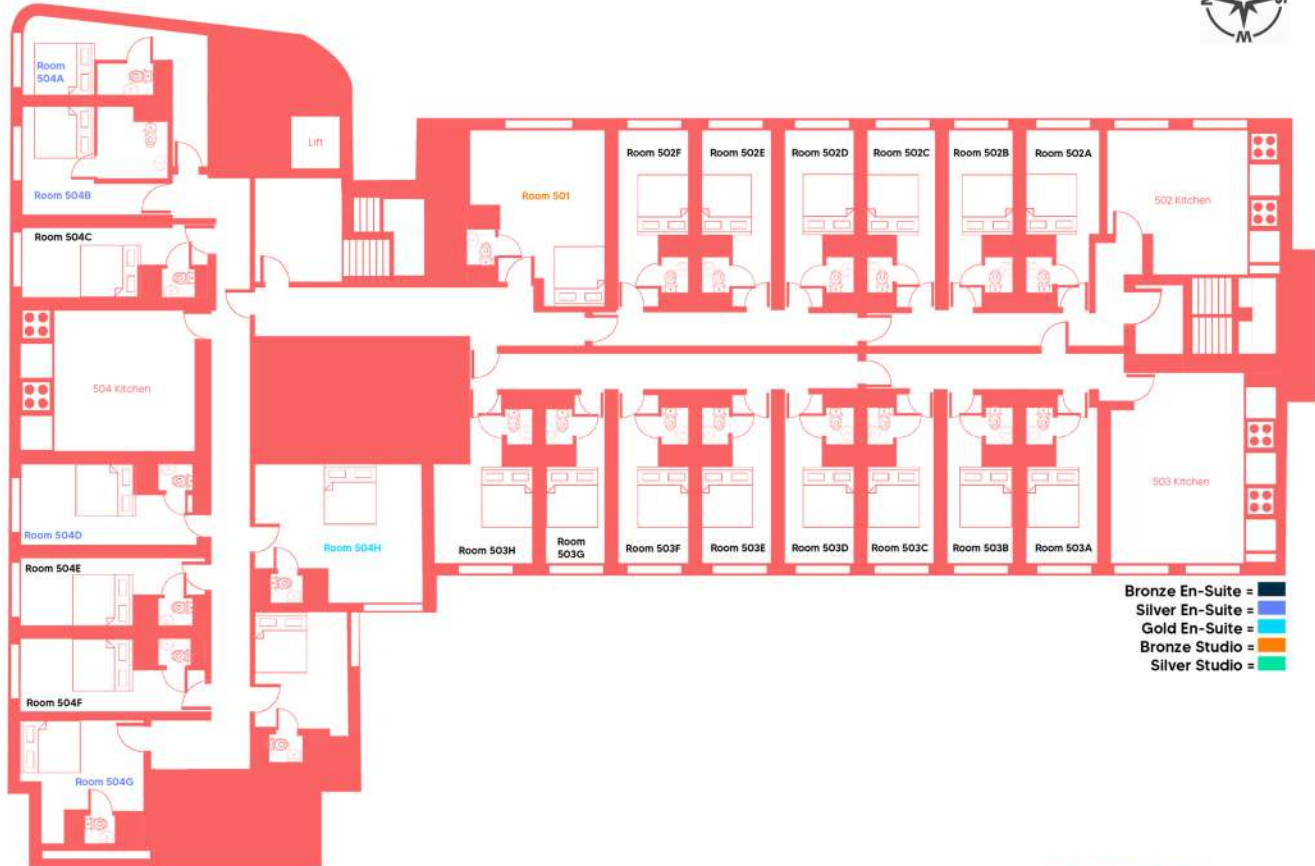

AXO ISLINGTON

Fifth Floor

- Bronze En-Suite =
- Silver En-Suite =
- Gold En-Suite =
- Bronze Studio =
- Silver Studio =